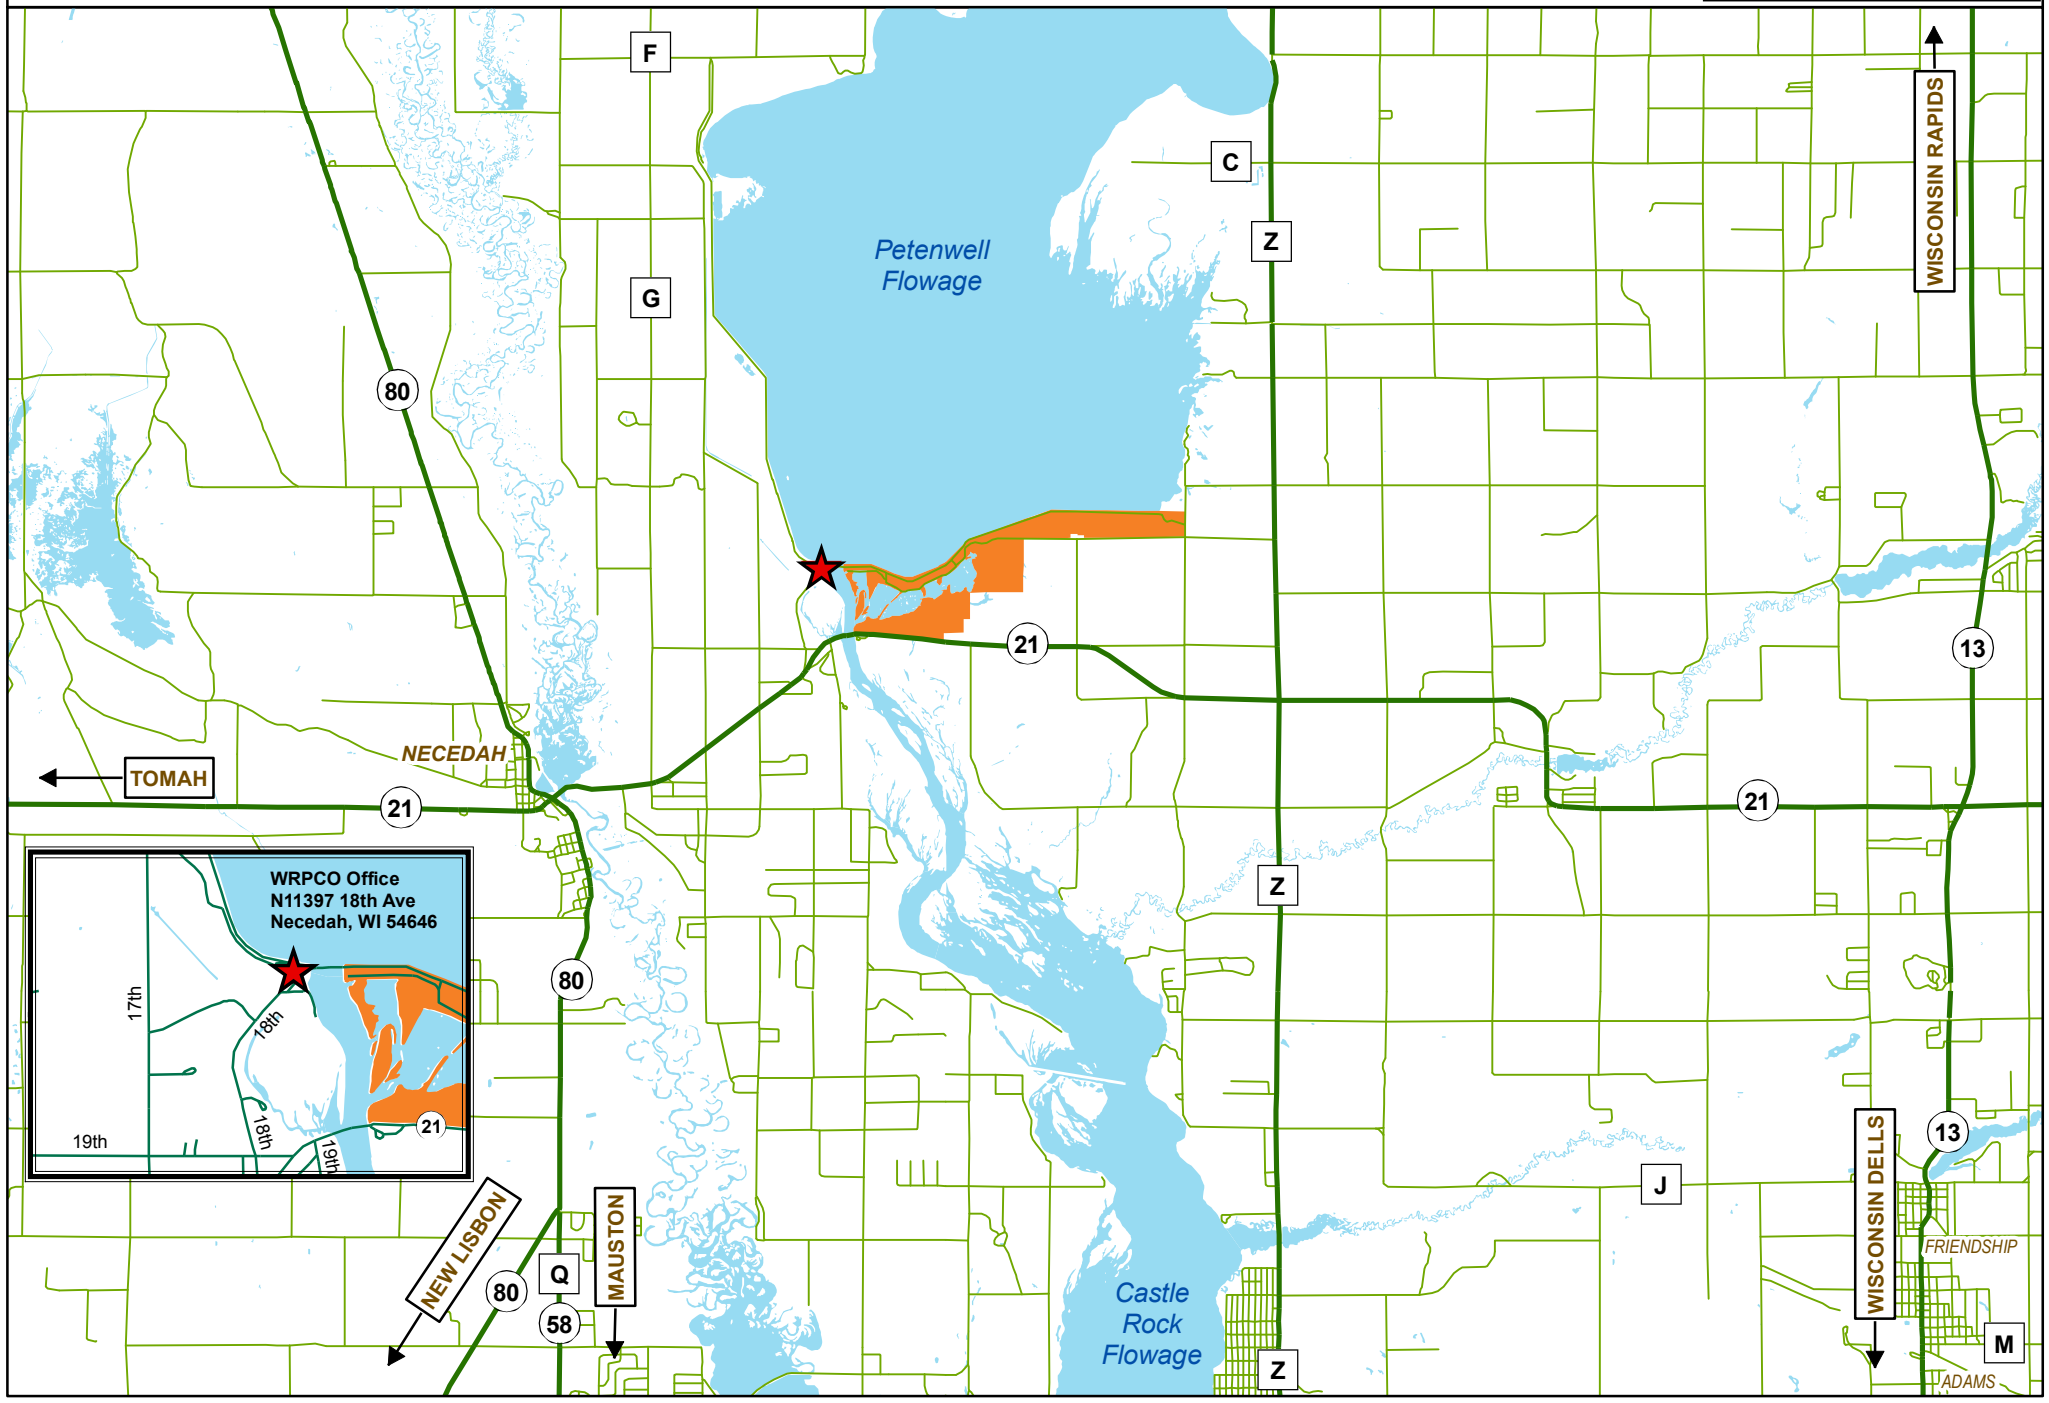

Wisconsin River Power Company Disabled Hunt

Legend

- ★ WRPCO Office Location
- Designated Hunt Area

WRPCO Office
N11397 18th Ave
Necedah, WI 54646